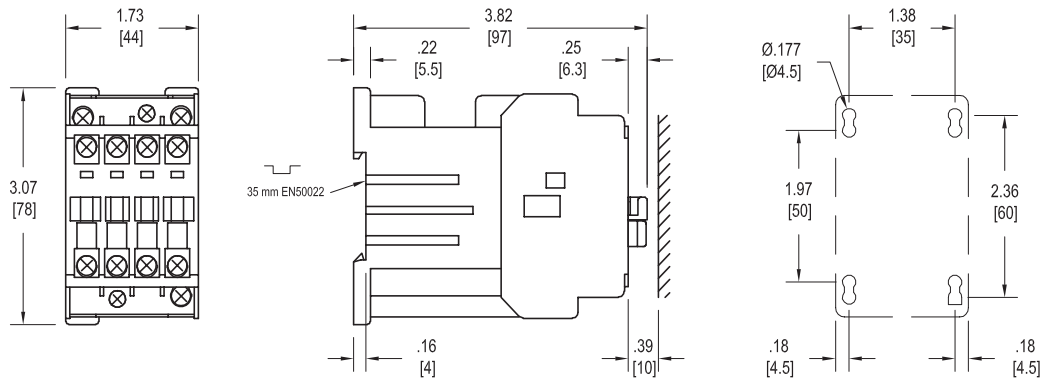

Approximate dimensions 3 & 4 pole contactors, AL9 – AL40

Across the line
1

00.00 — Inches
00.00 — [Millimeters]

AL9, AL12,, AL16 — Contactor, 3 & 4 pole

AL26 — Contactor, 3 & 4 pole

AL30, AL40 — Contactor, 3 pole