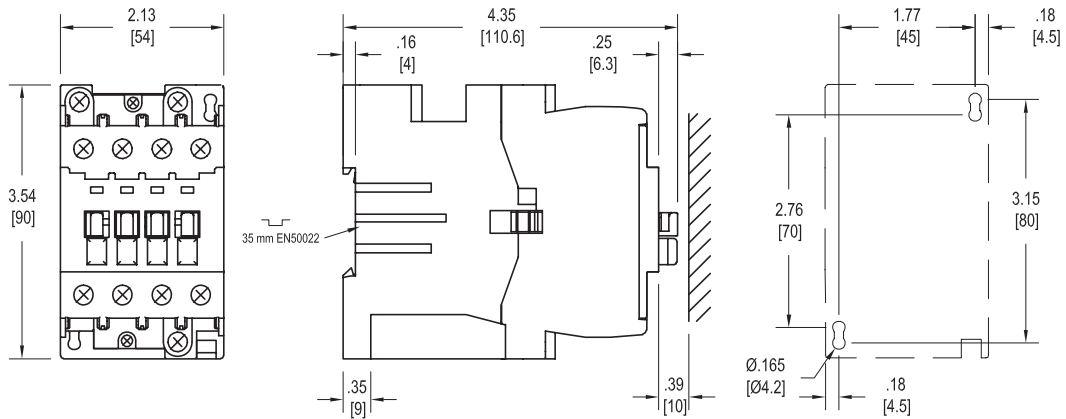

Approximate dimensions 3 & 4 pole contactors, AL9 – AL40

Across the line
1

00.00 — Inches
00.00 — [Millimeters]

AL9, AL12,, AL16 — Contactor, 3 & 4 pole

AL26 — Contactor, 3 & 4 pole

AL30, AL40 — Contactor, 3 pole